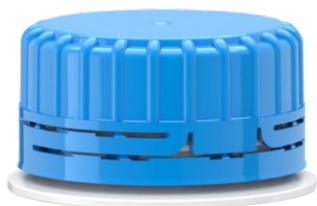

Jabil's tethered closures, available in screw-top and flip-top closures, are designed to help brands quickly meet their recyclability goals. Permanently fixing the cap to the bottle ensures that the entire package is recycled correctly while also providing a more convenient and hygienic consumer experience.

### PRODUCT FEATURES

- Stay Back Hinge
- External Tamper Evidence
- Available in PE & PP
- Linerless Plug Seal

**SCREW TOP**  
28mm

**FLIP TOP**  
38mm

## 28MM

28mm Closure Designed to Fit on ISBT PCO 1881 Neck Finish