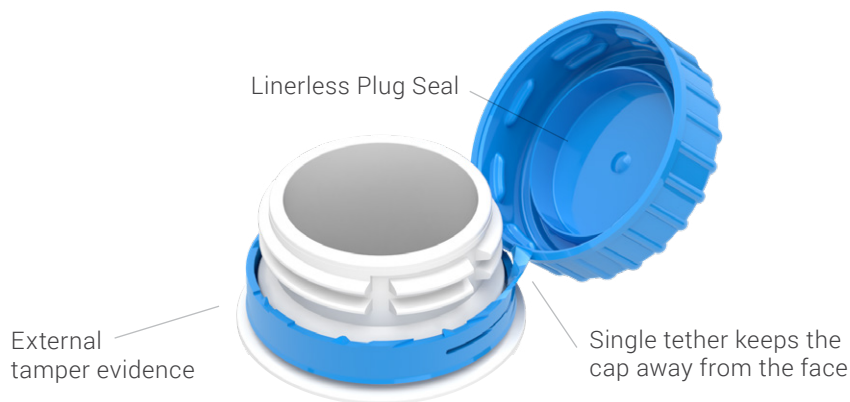

Jabil's tethered closures, available in screw-top and flip-top closures, are designed to help brands quickly meet their recyclability goals. Permanently fixing the cap to the bottle ensures that the entire package is recycled correctly while also providing a more convenient and hygienic consumer experience.

### PRODUCT FEATURES

- Stay Back Hinge
- External Tamper Evidence
- Available in PE & PP
- Linerless Plug Seal

**SCREW TOP**  
28mm

**FLIP TOP**  
38mm

## 28MM

28mm Closure Designed to Fit on ISBT PCO 1881 Neck Finish