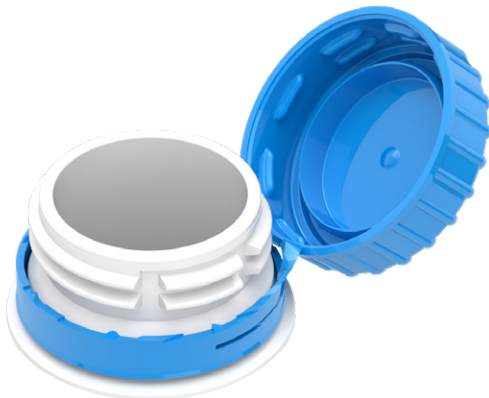

Jabil's tethered closures, available in screw-top and flip-top closures, are designed to help brands quickly meet their recyclability goals. Permanently fixing the cap to the bottle ensures that the entire package is recycled correctly while also providing a more convenient and hygienic consumer experience.

### MARKET APPLICATIONS

- Water
- Sports Drinks
- RTD Tea & Coffee
- Juices & Nectars
- Vitamins & Supplements

### PRODUCT FEATURES

- Stay Back Hinge
- External Tamper Evidence
- Available in PE & PP
- Linerless Plug Seal

**SCREW TOP**  
28mm

**FLIP TOP**  
38mm