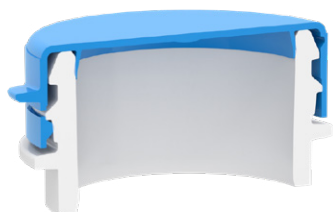

28MM

28mm Closure Designed to Fit on ISBT PCO 1881 Neck Finish

38MM

ABOUT JABIL PACKAGING SOLUTIONS

Jabil Packaging Solutions, headquartered in St. Petersburg, Florida, enables food and beverage, home, personal and professional brands to create differentiated products in areas including intelligent, active, rigid and sustainable packaging, as well as consumer devices. Purposeful innovation, advanced conversion capabilities and best-in-class manufacturing practices are just some of the drivers that enable us to co-develop game-changing rigid packaging for our customers.

Request a sample kit today at [jabil.com/TetheredClosure](https://www.jabil.com/TetheredClosure)